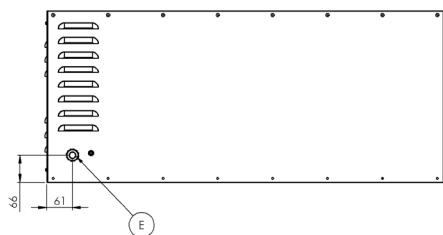

Technical data sheet

Technical drawing

Pizza oven

Model

SAP Code

00013931

Technical data sheet

Technical parameters

Pizza oven

Model

SAP Code

00013931

1. SAP Code:

00013931

8. Gross Height [mm]:

620

2. Net Width [mm]:

955

9. Gross Weight [kg]:

63.00

3. Net Depth [mm]:

498

10. Device type:

Electric unit

6. Gross Width [mm]:

1040

13. Cross-section of conductors CU [mm²]:

0,75

- Výkon (kW): 3,3-3,7 (230 V)

7. Gross depth [mm]:

950