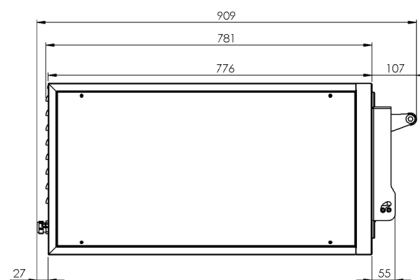

Technical data sheet

Product features

Pizza oven

Model	SAP Code	00013931

SAP Code	00013931	Net Weight [kg]	50.00
Net Width [mm]	955	Power electric [kW]	4.800
Net Depth [mm]	498	Loading	400 V / 3N - 50 Hz
Net Height [mm]	412		

Technical data sheet

Technical drawing

Pizza oven

Model

SAP Code

00013931