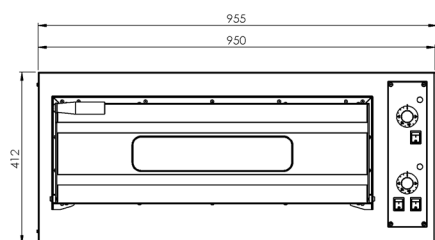

Technical data sheet

Product features

Pizza oven

Model	SAP Code	00013931

SAP Code	00013931	Net Weight [kg]	50.00
Net Width [mm]	955	Power electric [kW]	4.800
Net Depth [mm]	498	Loading	400 V / 3N - 50 Hz
Net Height [mm]	412		

Technical data sheet

Technical drawing

Pizza oven

Model

SAP Code

00013931